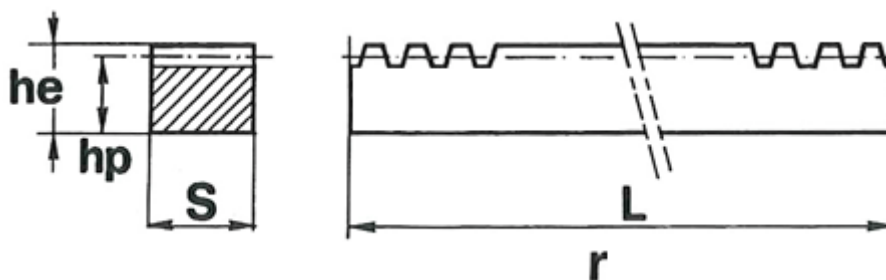

# Data Sheet

Article number: 6165050100500  
Description: Rack Module 1 15x15  
length 500 mm

## Measures

---

Actual length	= 499.51
hp	= 14
Module	= 1
No. of teeth	= 159
Nominal length	= 500
Pitch	= 3.1416
Profile Sxhe	= 15x15